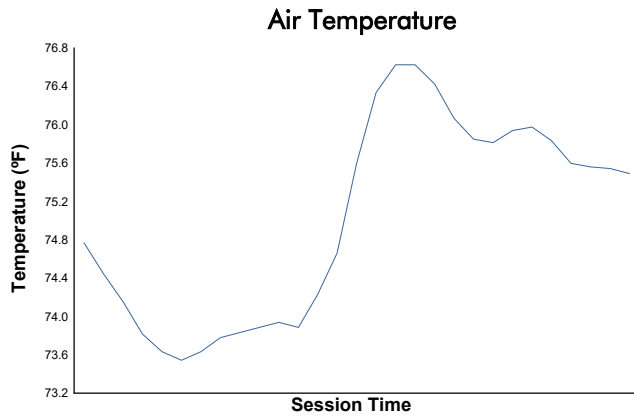

Practice 2 Weather Report

Track Status: **DRY**