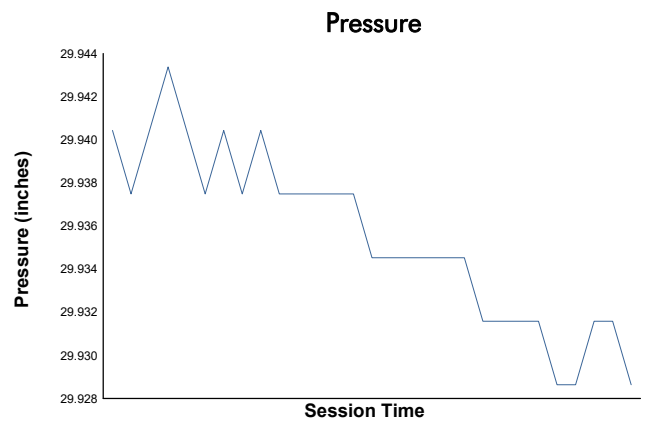

Practice 2 Weather Report

Track Status: **DRY**