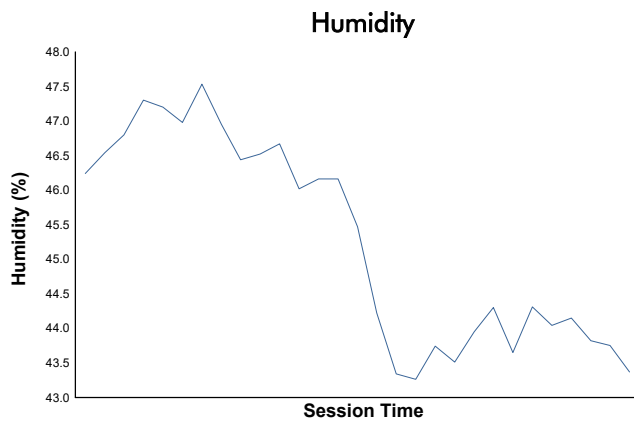

Practice 2 Weather Report

Track Status: **DRY**