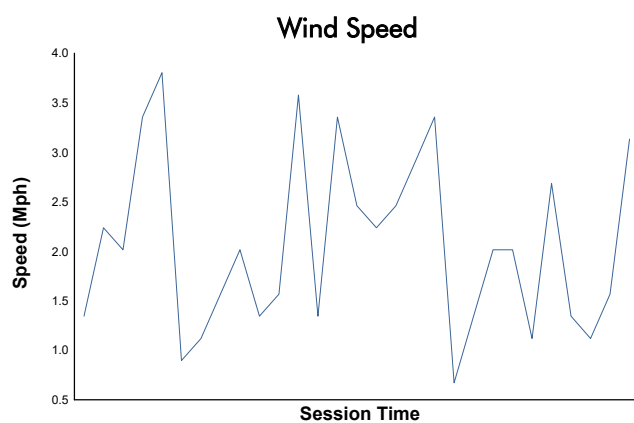

Practice 2 Weather Report

Track Status: **DRY**