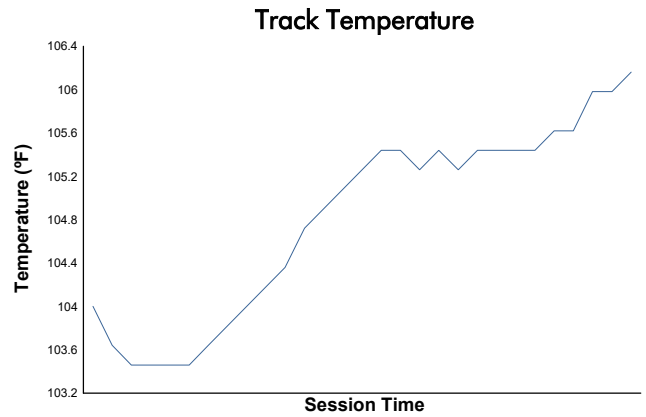

Practice 2 Weather Report

Track Status: **DRY**