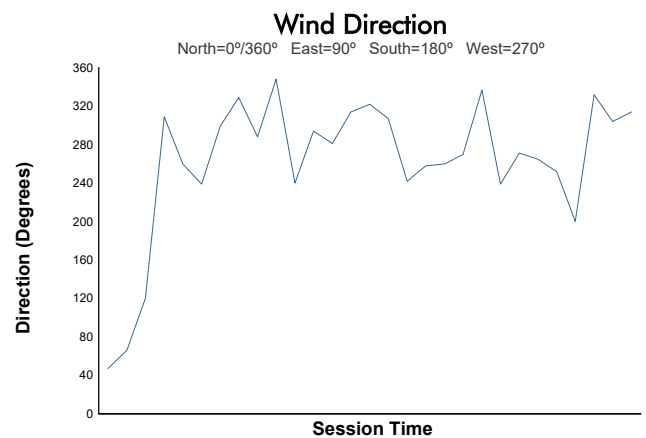

Practice 2 Weather Report

Track Status: **DRY**