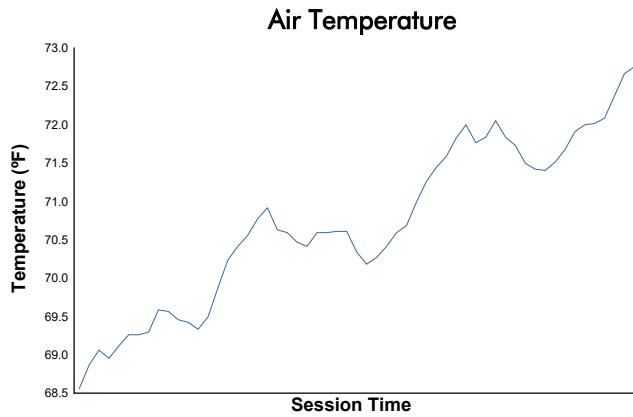

## Race 2 Weather Report

Track Status: **DRY**