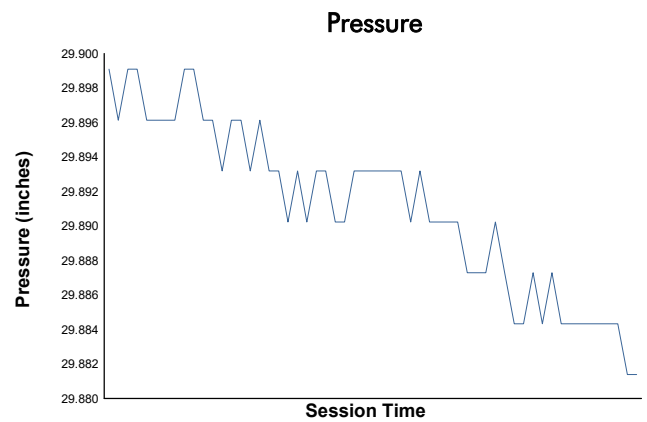

## Race 2 Weather Report

Track Status: **DRY**