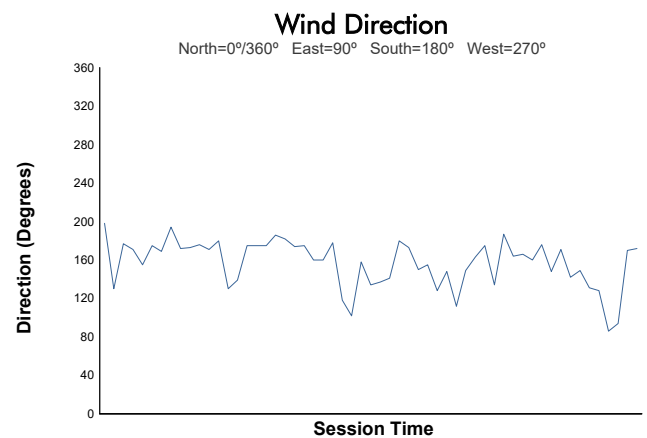

**PIRELLI GT4 AMERICA ROUND 1 & 2**  
 SONOMA RACEWAY | 2.52 MILES  
 MARCH 27-29 | SONOMA, CA.

## Race 2 Weather Report

Track Status: **DRY**