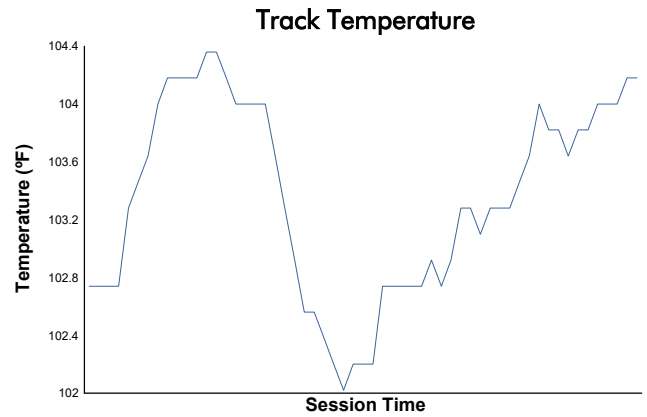

## Race 2 Weather Report

Track Status: **DRY**