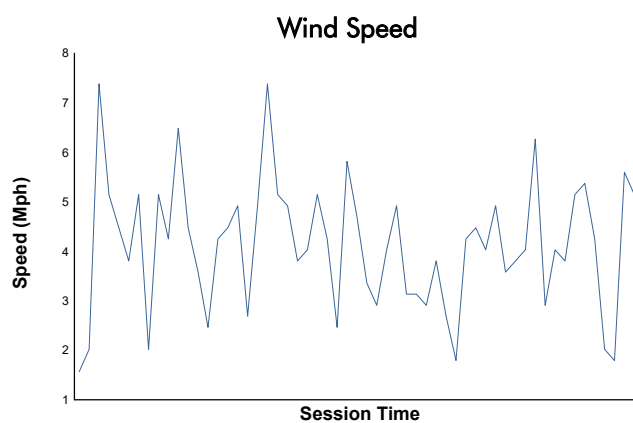

## Race 2 Weather Report

Track Status: **DRY**