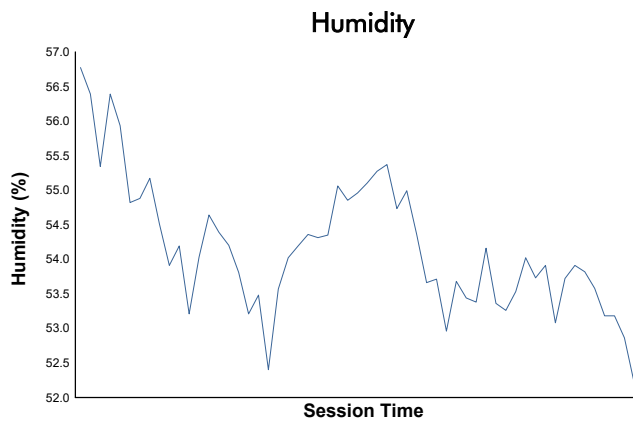

## Race 2 Weather Report

Track Status: **DRY**