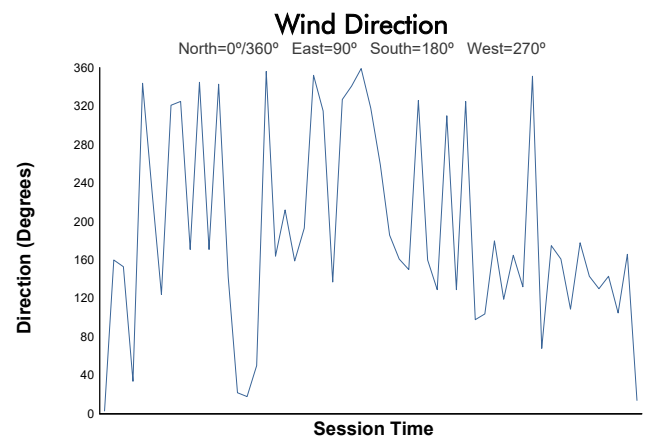

PIRELLI GT4 AMERICA ROUND 1 & 2
 SONOMA RACEWAY | 2.52 MILES
 MARCH 27-29 | SONOMA, CA.

Race 1 Weather Report

Track Status: **DRY**