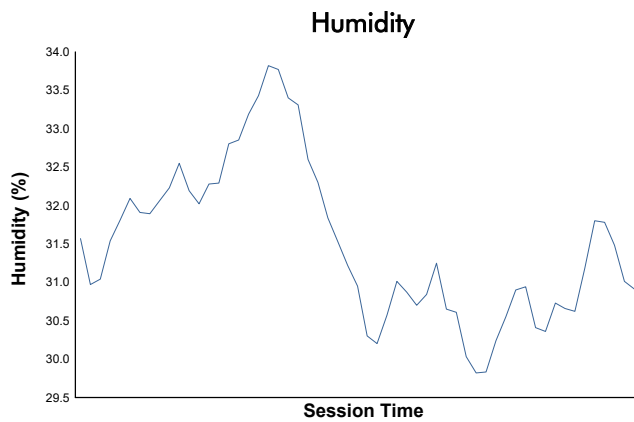

PIRELLI GT4 AMERICA ROUND 1 & 2
 SONOMA RACEWAY | 2.52 MILES
 MARCH 27-29 | SONOMA, CA.

Race 1 Weather Report

Track Status: **DRY**