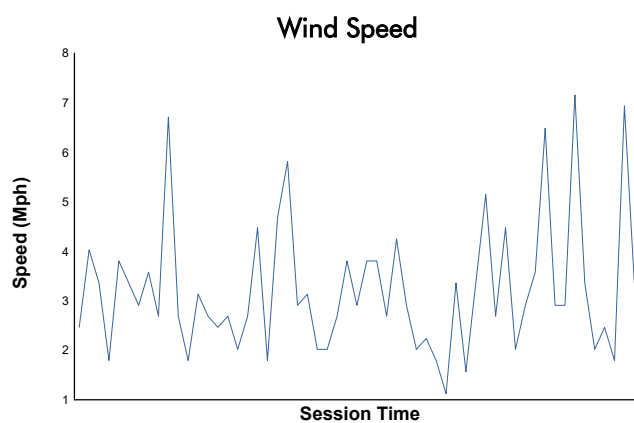

PIRELLI GT4 AMERICA ROUND 1 & 2
 SONOMA RACEWAY | 2.52 MILES
 MARCH 27-29 | SONOMA, CA.

Race 1 Weather Report

Track Status: **DRY**