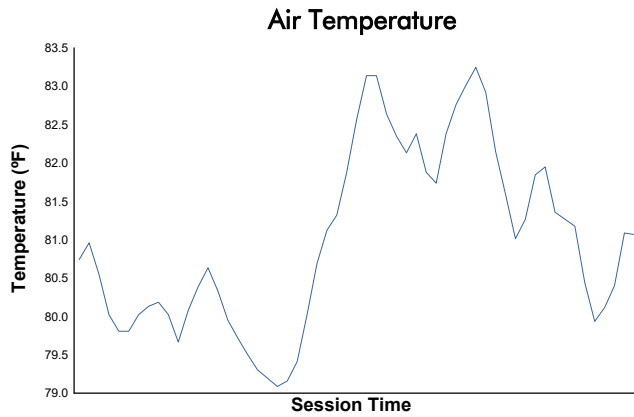

PIRELLI GT4 AMERICA ROUND 1 & 2
 SONOMA RACEWAY | 2.52 MILES
 MARCH 27-29 | SONOMA, CA.

Race 1 Weather Report

Track Status: **DRY**