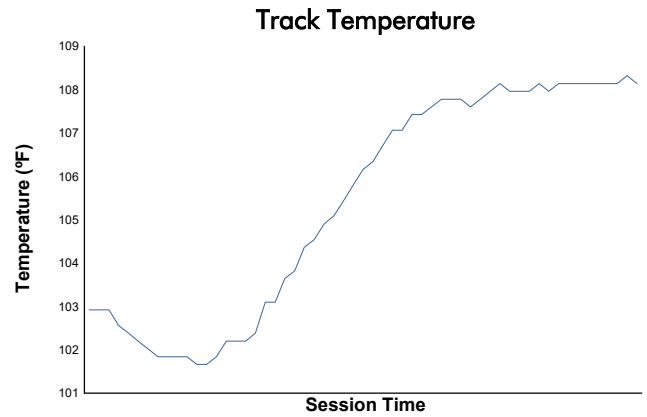

PIRELLI GT4 AMERICA ROUND 1 & 2
 SONOMA RACEWAY | 2.52 MILES
 MARCH 27-29 | SONOMA, CA.

Race 1 Weather Report

Track Status: **DRY**