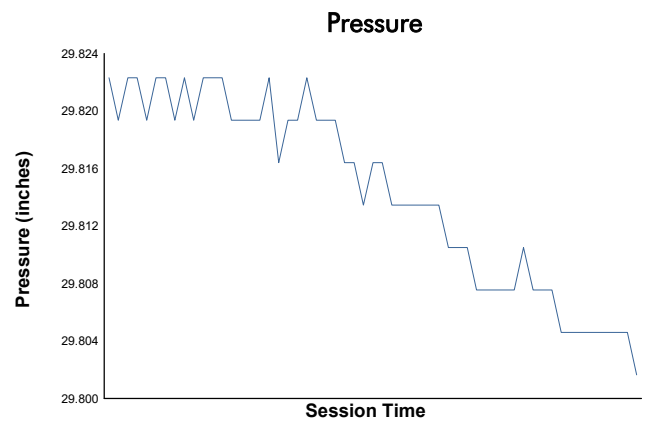

PIRELLI GT4 AMERICA ROUND 1 & 2
 SONOMA RACEWAY | 2.52 MILES
 MARCH 27-29 | SONOMA, CA.

Race 1 Weather Report

Track Status: **DRY**