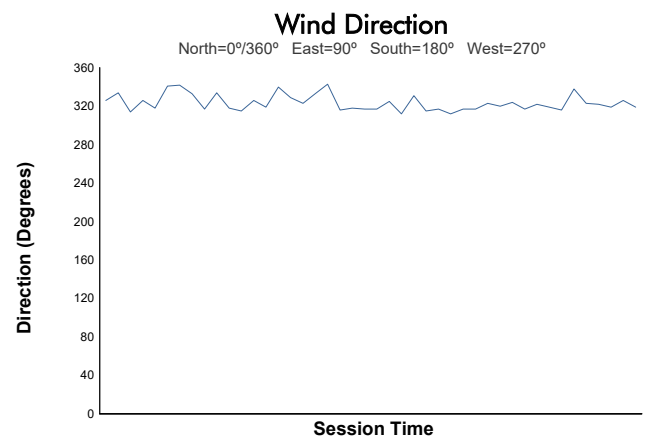

PIRELLI GT4 AMERICA ROUND 1 & 2

SONOMA RACEWAY | 2.52 MILES

MARCH 27-29 | SONOMA, CA.

Practice 2 Weather Report

Track Status: **DRY**