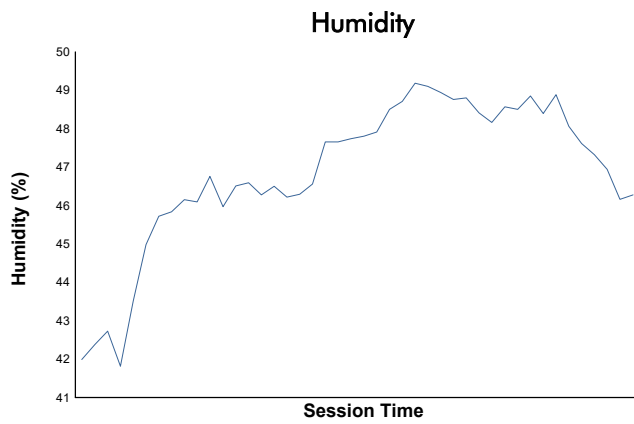

PIRELLI GT4 AMERICA ROUND 1 & 2

SONOMA RACEWAY | 2.52 MILES

MARCH 27-29 | SONOMA, CA.

Practice 2 Weather Report

Track Status: **DRY**