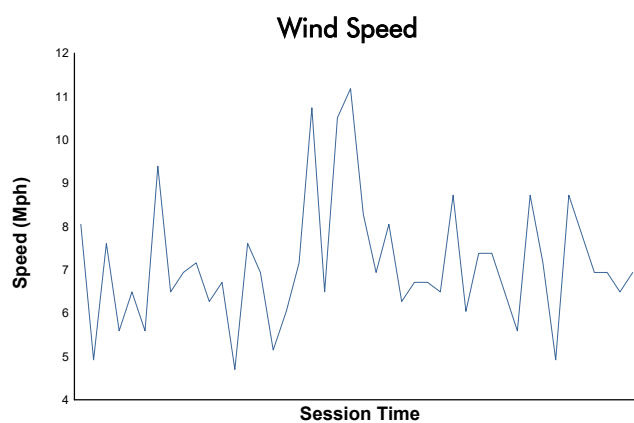

PIRELLI GT4 AMERICA ROUND 1 & 2

SONOMA RACEWAY | 2.52 MILES

MARCH 27-29 | SONOMA, CA.

Practice 2 Weather Report

Track Status: **DRY**