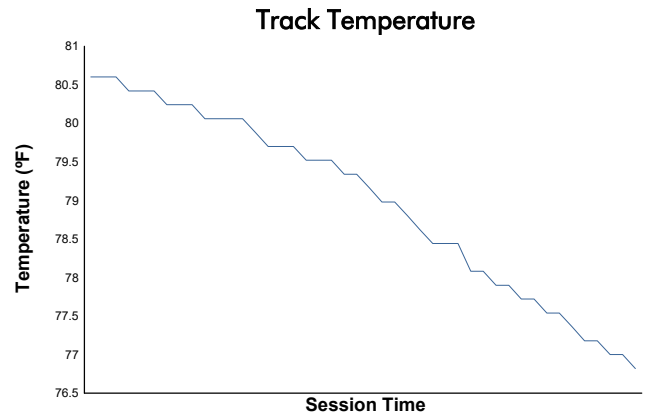

PIRELLI GT4 AMERICA ROUND 1 & 2

SONOMA RACEWAY | 2.52 MILES

MARCH 27-29 | SONOMA, CA.

Practice 2 Weather Report

Track Status: **DRY**