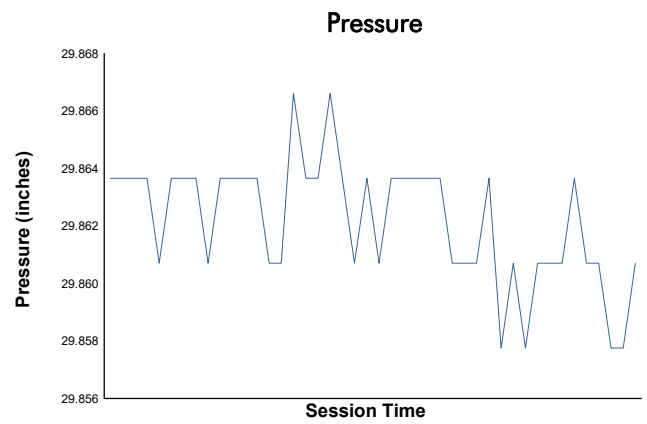

PIRELLI GT4 AMERICA ROUND 1 & 2

SONOMA RACEWAY | 2.52 MILES

MARCH 27-29 | SONOMA, CA.

Practice 2 Weather Report

Track Status: **DRY**