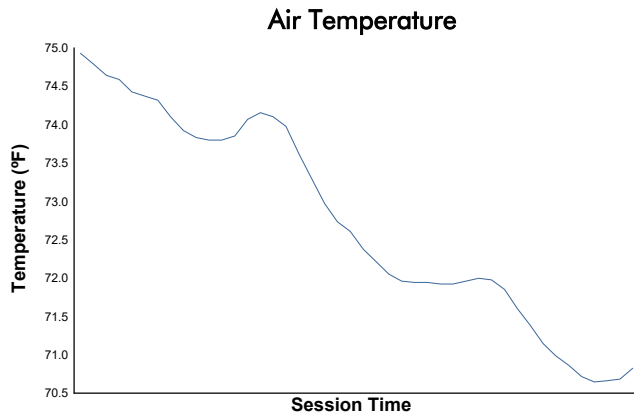

PIRELLI GT4 AMERICA ROUND 1 & 2

SONOMA RACEWAY | 2.52 MILES

MARCH 27-29 | SONOMA, CA.

Practice 2 Weather Report

Track Status: **DRY**