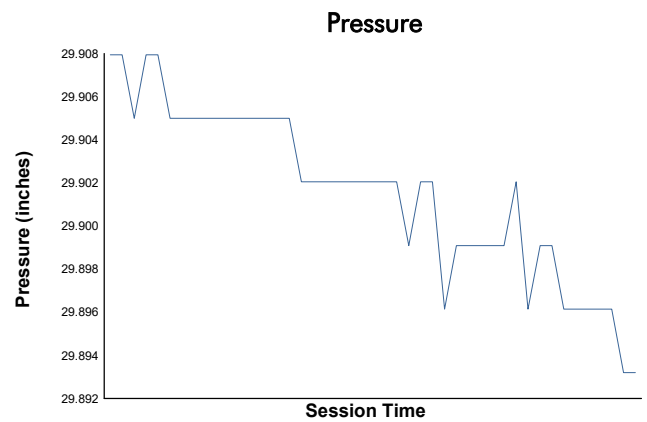

## Practice 1 Weather Report

Track Status: **DRY**