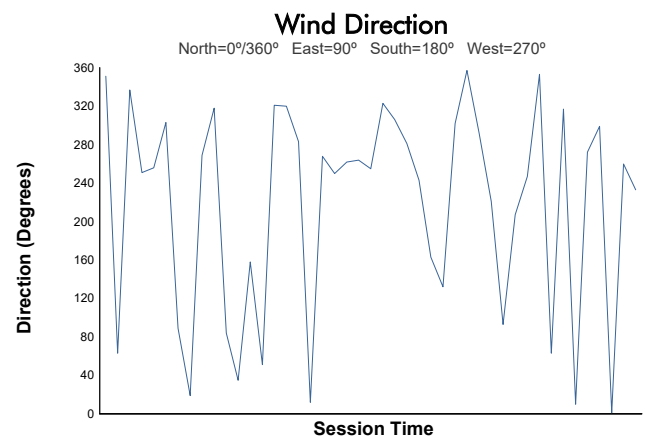

# PIRELLI GT4 AMERICA ROUND 1 & 2

SONOMA RACEWAY | 2.52 MILES  
MARCH 27-29 | SONOMA, CA.

## Practice 1 Weather Report

Track Status: **DRY**