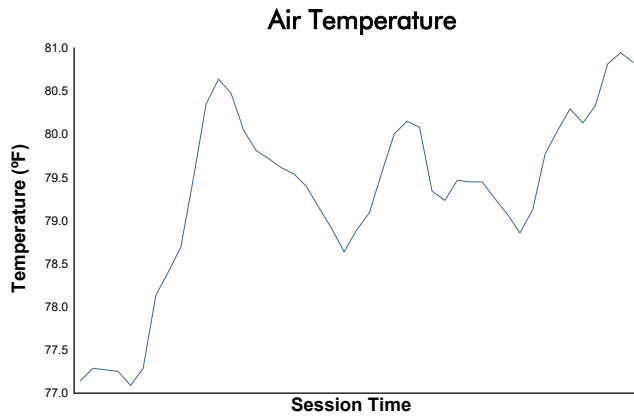

## Practice 1 Weather Report

Track Status: **DRY**