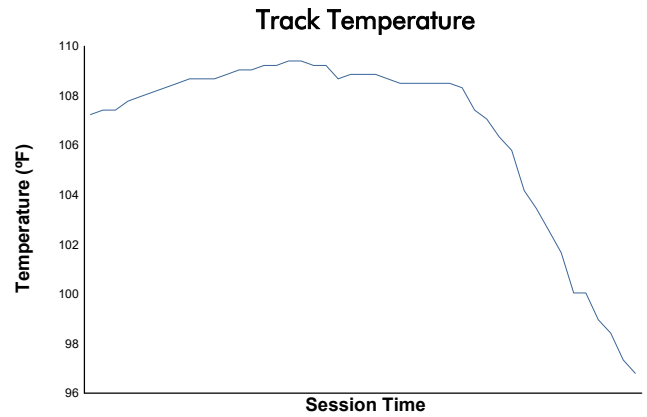

## Practice 1 Weather Report

Track Status: **DRY**