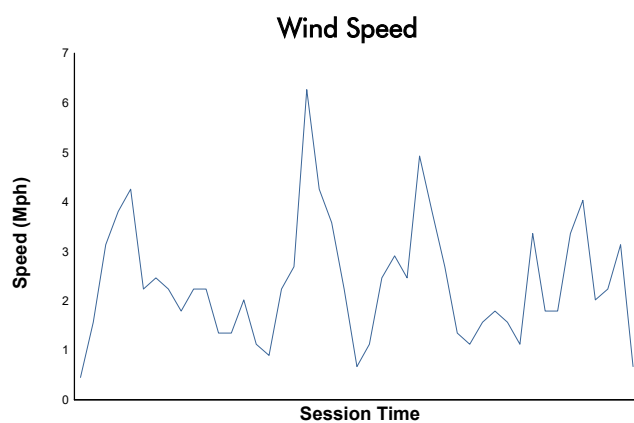

## Practice 1 Weather Report

Track Status: **DRY**