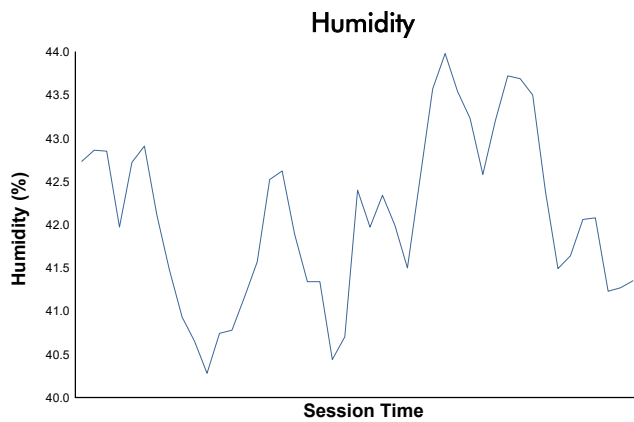

## Practice 1 Weather Report

Track Status: **DRY**