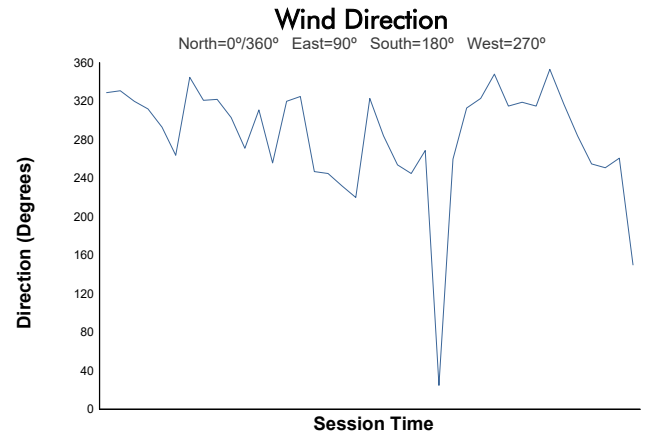

Race 2 Weather Report

Track Status: **DRY**