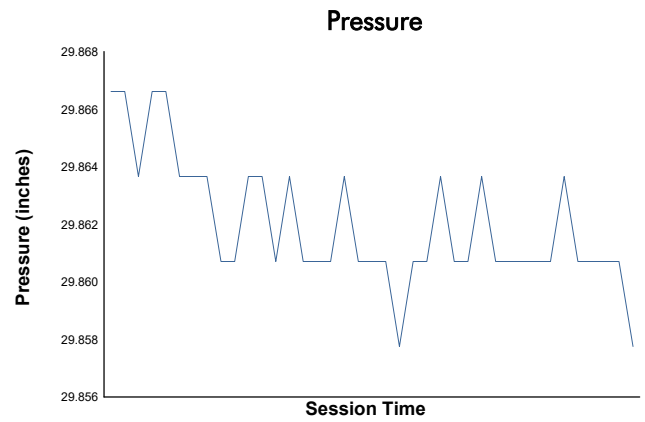

Race 2 Weather Report

Track Status: **DRY**