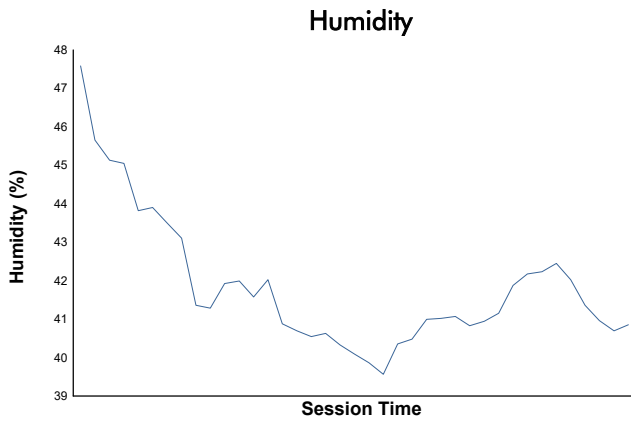

Race 2 Weather Report

Track Status: **DRY**