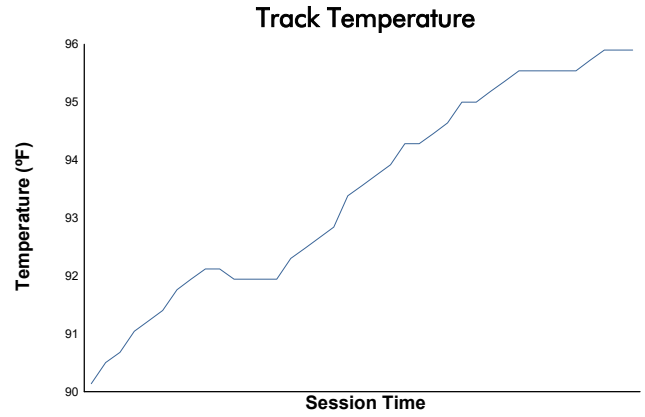

Race 2 Weather Report

Track Status: **DRY**