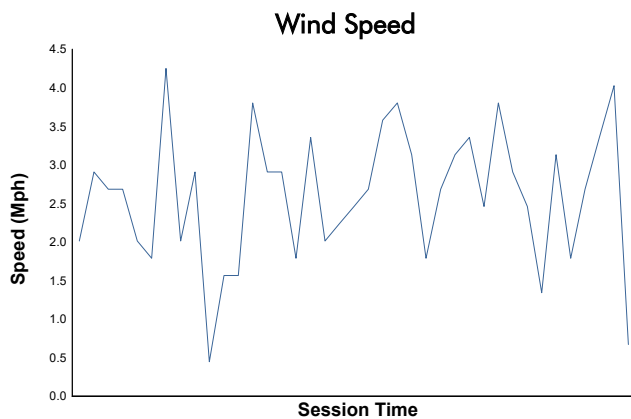

Race 2 Weather Report

Track Status: **DRY**