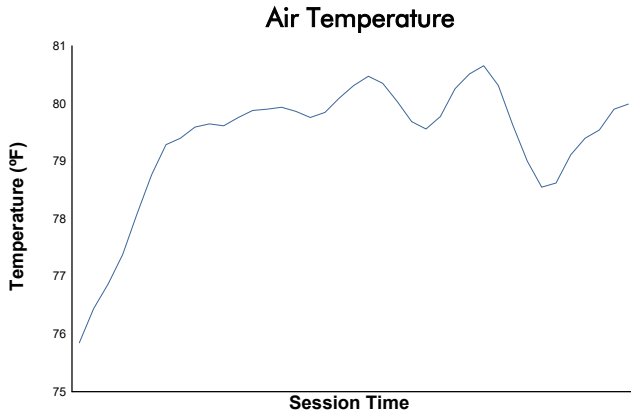

Race 2 Weather Report

Track Status: **DRY**