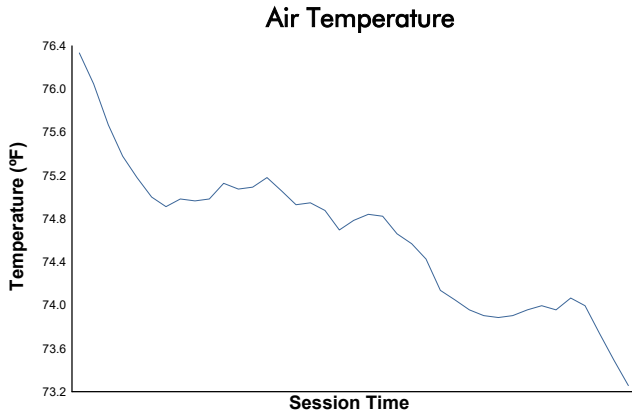

## Race 1 Weather Report

Track Status: **DRY**