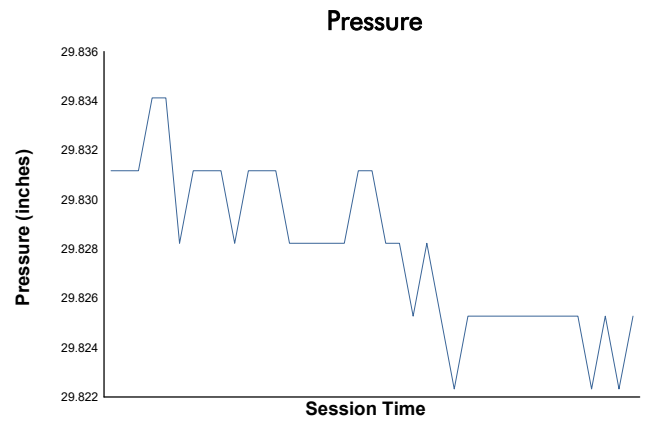

## Race 1 Weather Report

Track Status: **DRY**