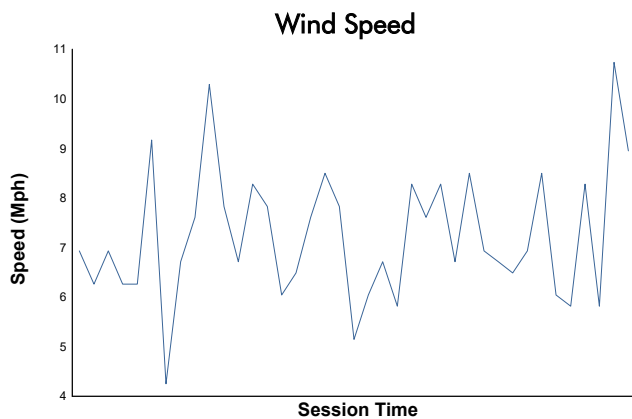

## Race 1 Weather Report

Track Status: **DRY**