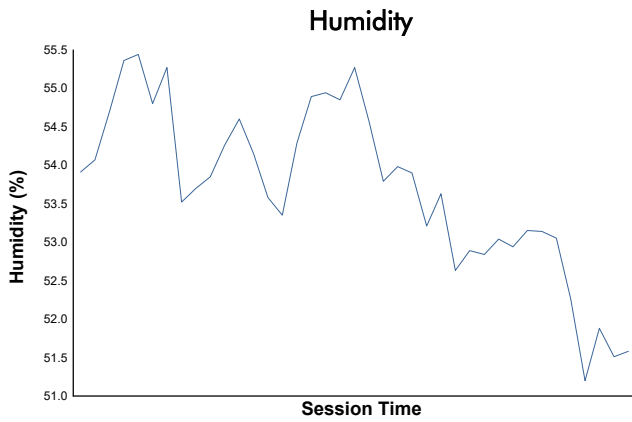

## Race 1 Weather Report

Track Status: **DRY**