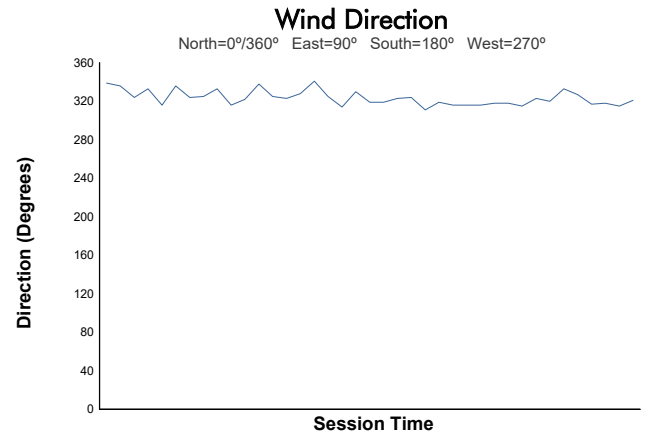

## Race 1 Weather Report

Track Status: **DRY**