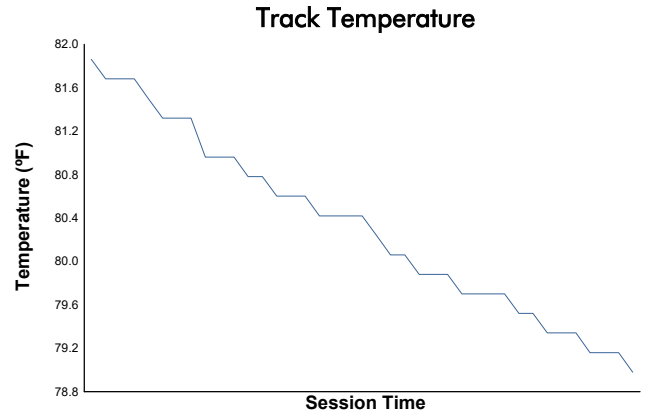

## Race 1 Weather Report

Track Status: **DRY**