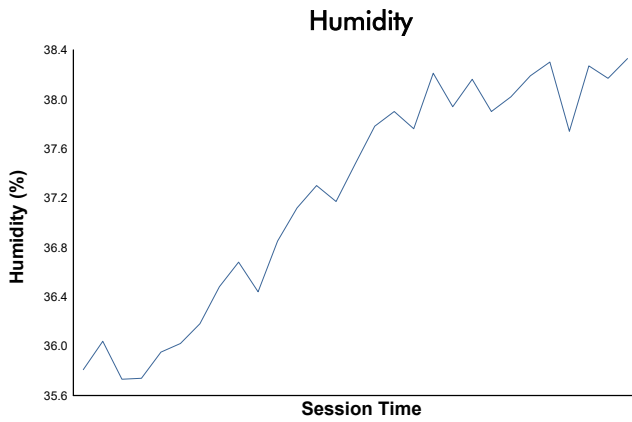

Practice 2 Weather Report

Track Status: **DRY**