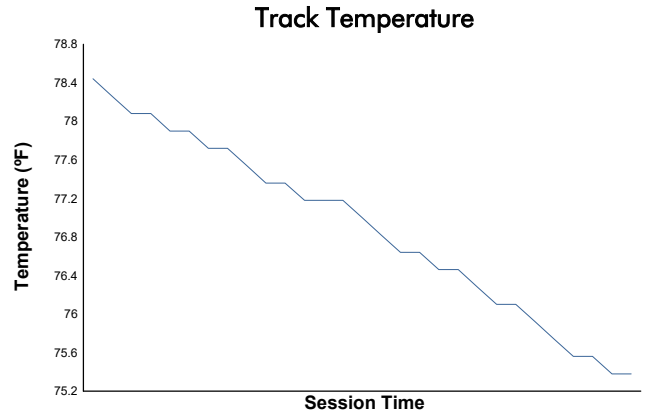

Practice 2 Weather Report

Track Status: **DRY**