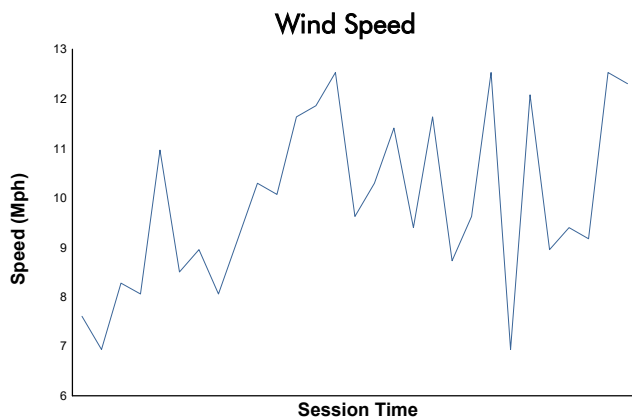

Practice 2 Weather Report

Track Status: **DRY**