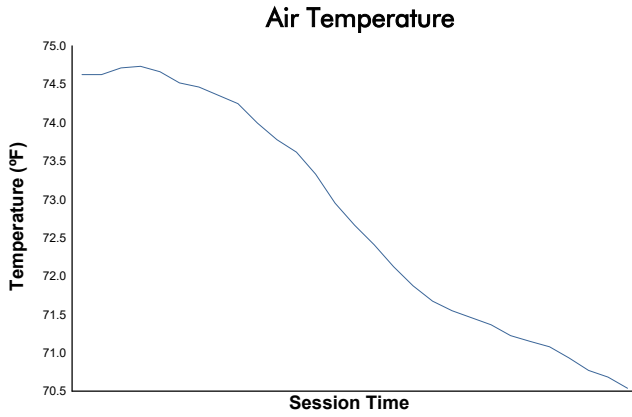

Practice 2 Weather Report

Track Status: **DRY**