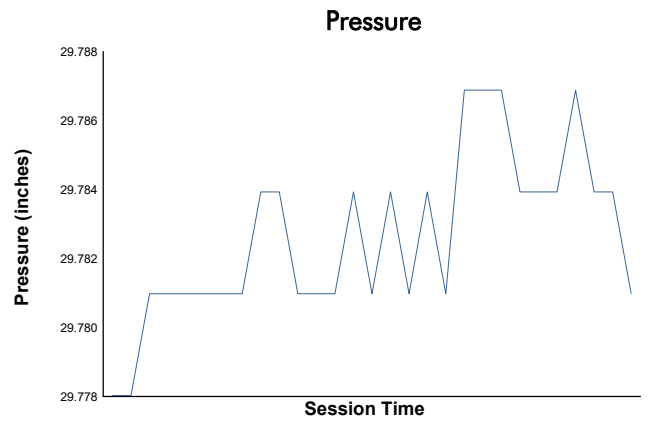

Practice 2 Weather Report

Track Status: **DRY**