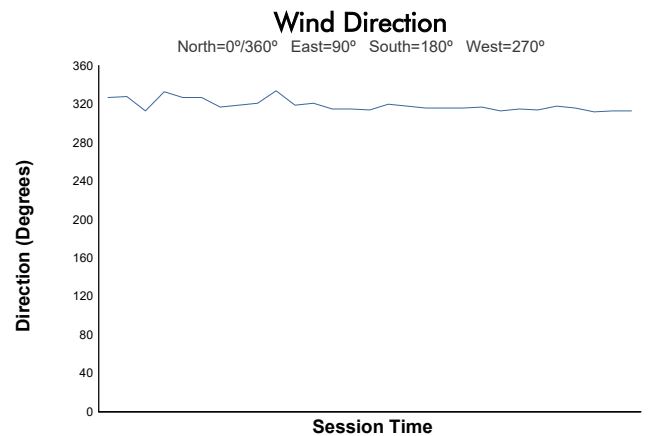

Practice 2 Weather Report

Track Status: **DRY**