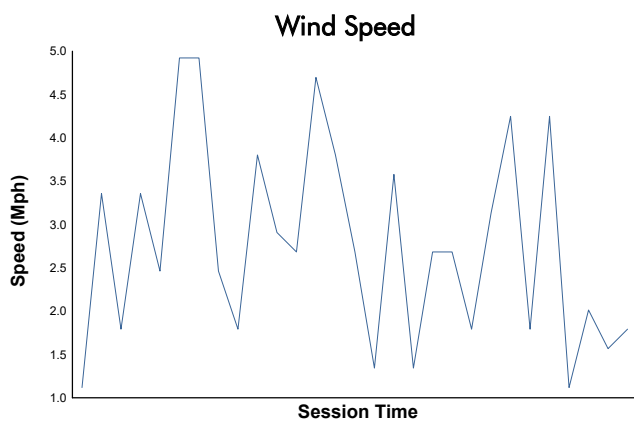

Practice 1 Weather Report

Track Status: **DRY**