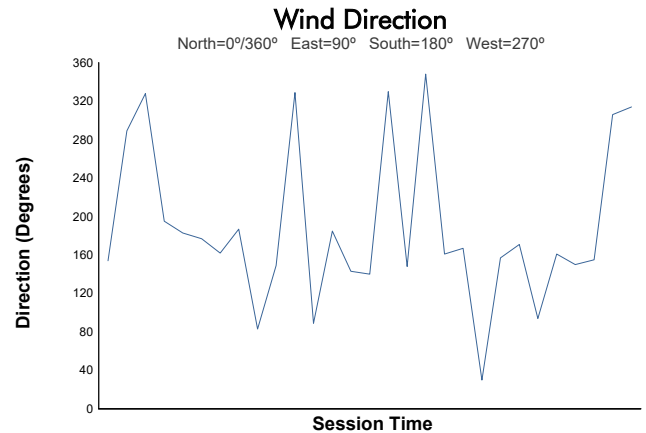

Practice 1 Weather Report

Track Status: **DRY**