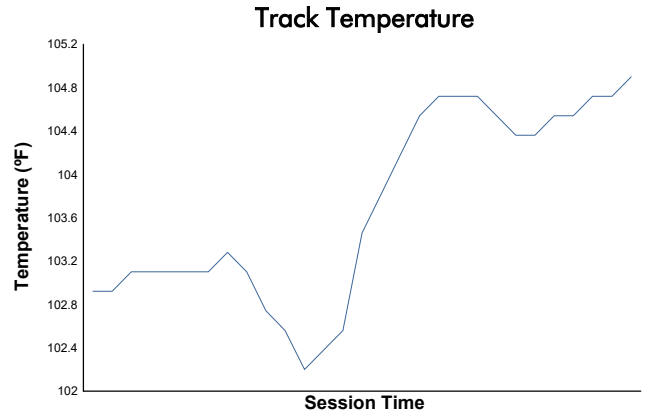

Practice 1 Weather Report

Track Status: **DRY**