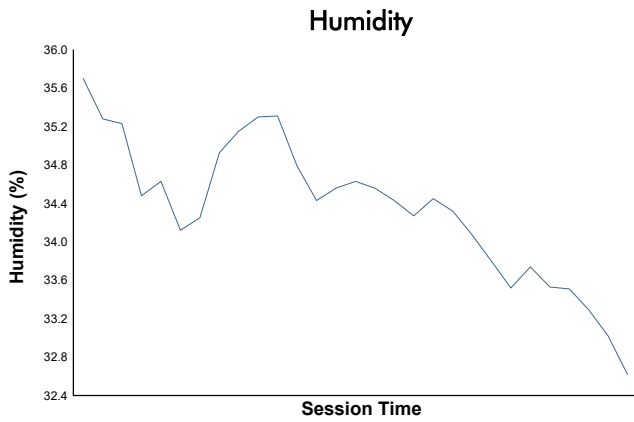

Practice 1 Weather Report

Track Status: **DRY**