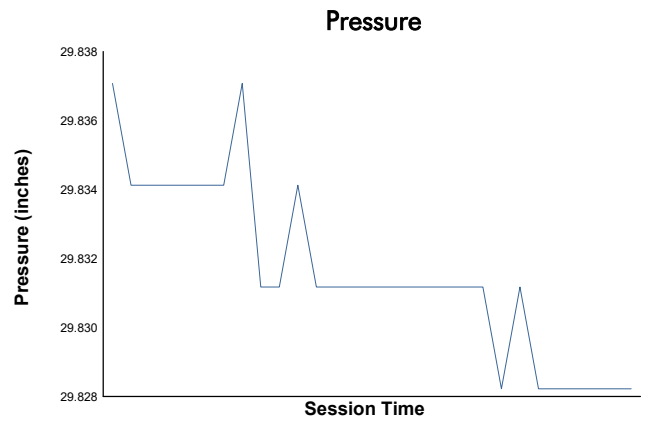

Practice 1 Weather Report

Track Status: **DRY**