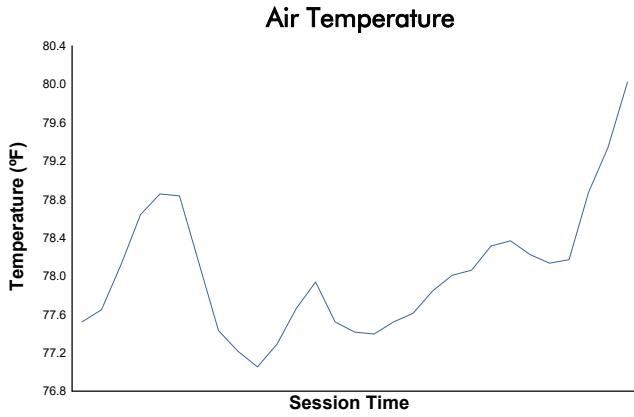

Practice 1 Weather Report

Track Status: **DRY**