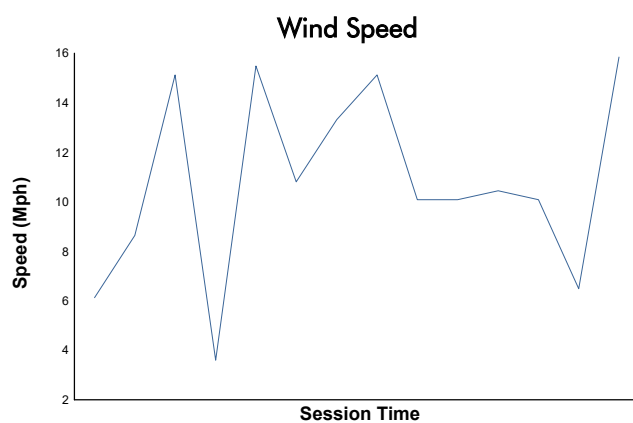

Qualifying Weather Report

Track Status: **DRY**