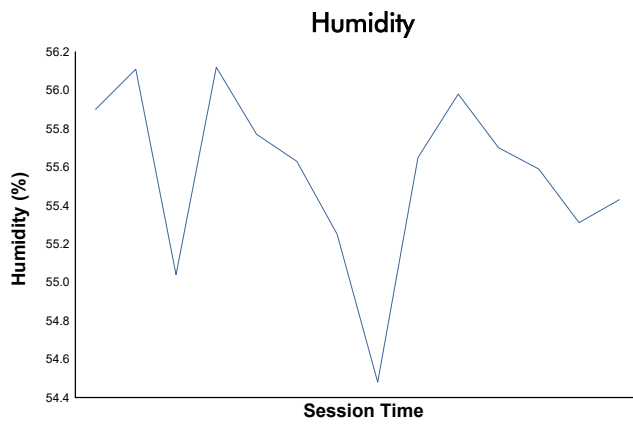

Qualifying Weather Report

Track Status: **DRY**