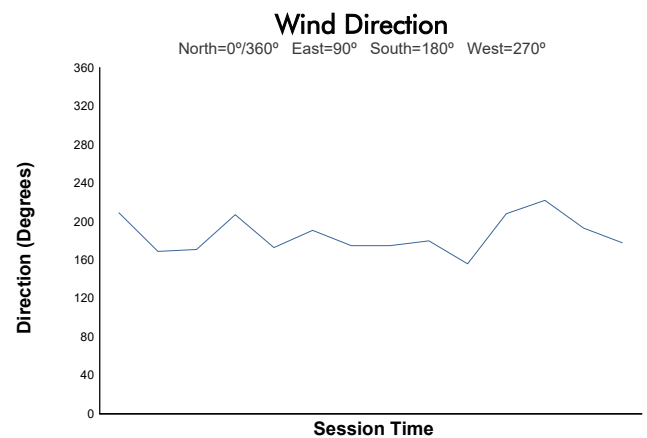

Qualifying Weather Report

Track Status: **DRY**