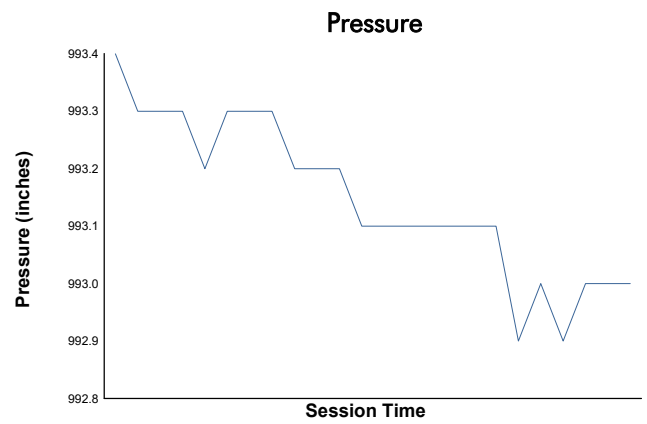

Practice 2 Weather Report

Track Status: **DRY**