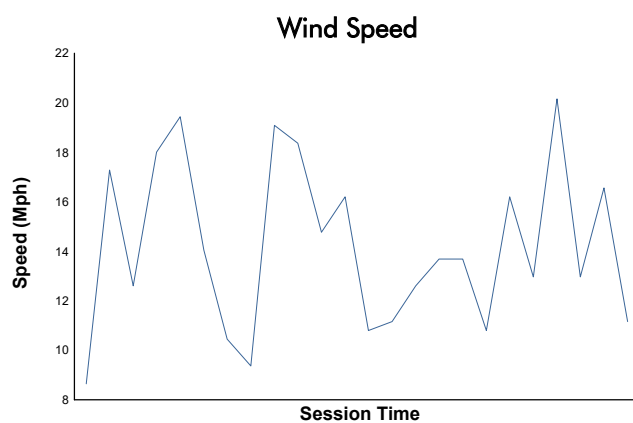

Practice 2 Weather Report

Track Status: **DRY**