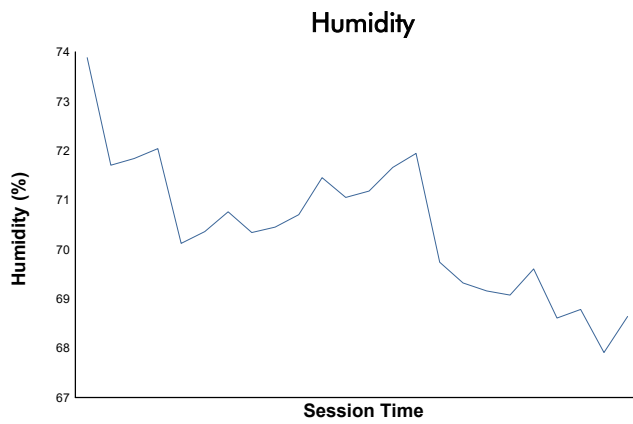

Practice 2 Weather Report

Track Status: **DRY**