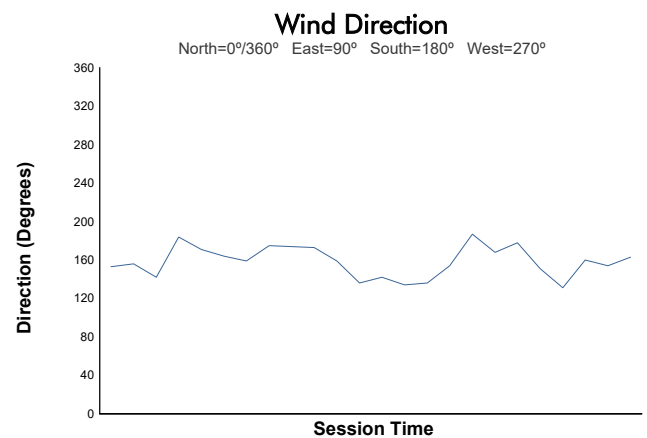

Practice 2 Weather Report

Track Status: **DRY**