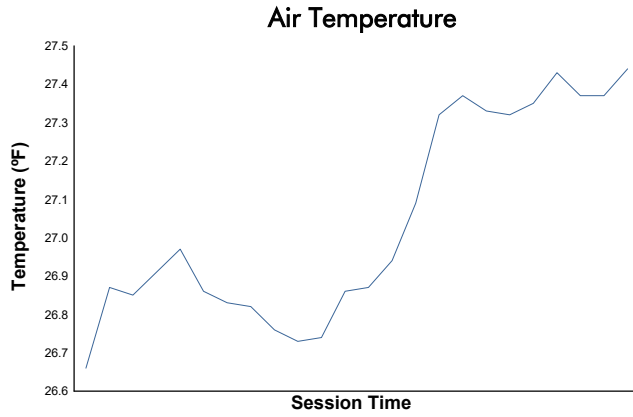

Practice 2 Weather Report

Track Status: **DRY**