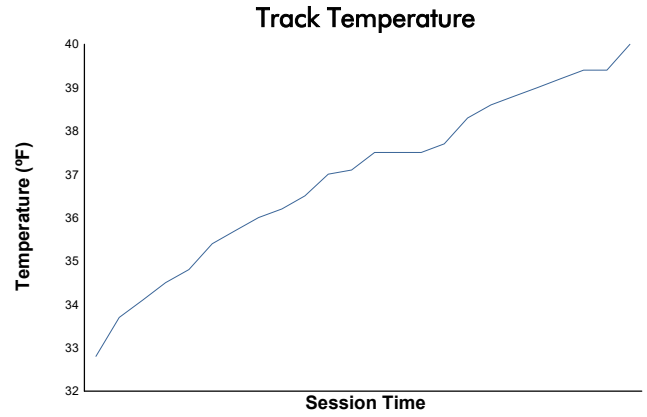

Practice 2 Weather Report

Track Status: **DRY**