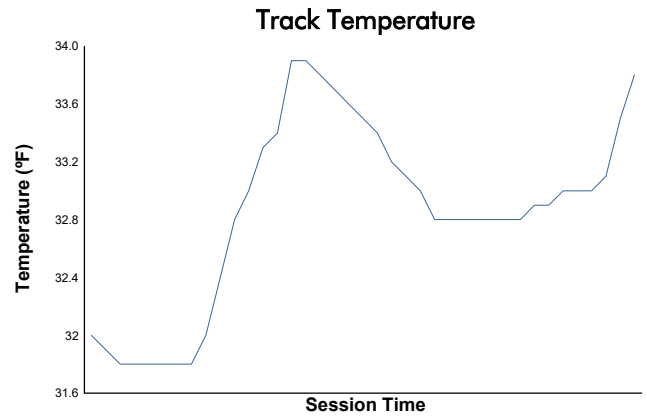

## Race 2 Weather Report

Track Status: **DRY**