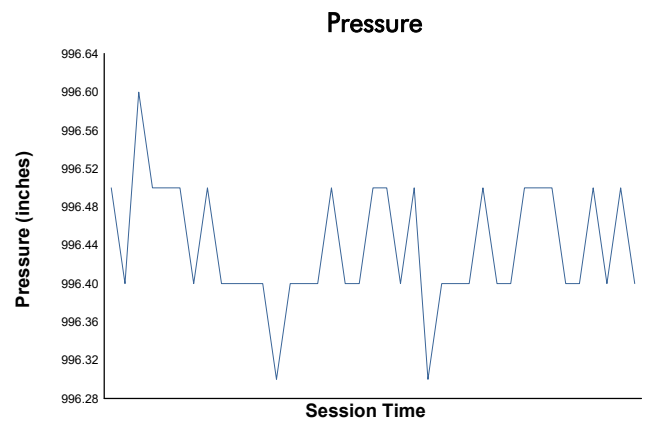

## Race 2 Weather Report

Track Status: **DRY**