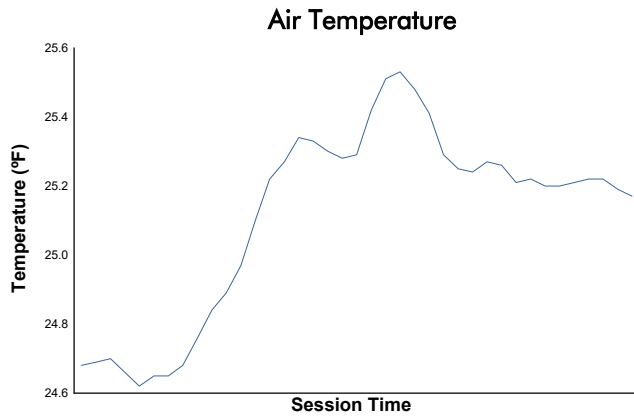

## Race 2 Weather Report

Track Status: **DRY**