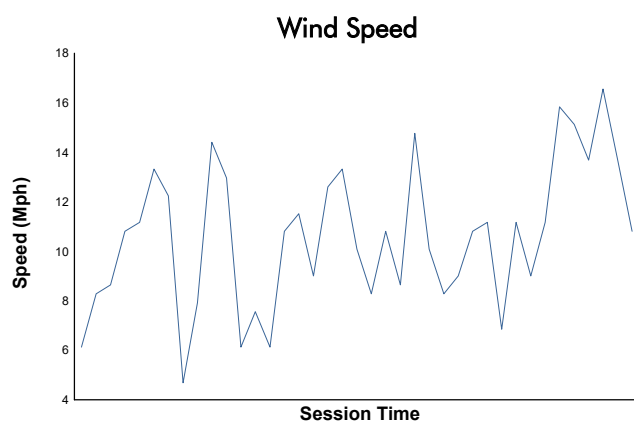

## Race 2 Weather Report

Track Status: **DRY**