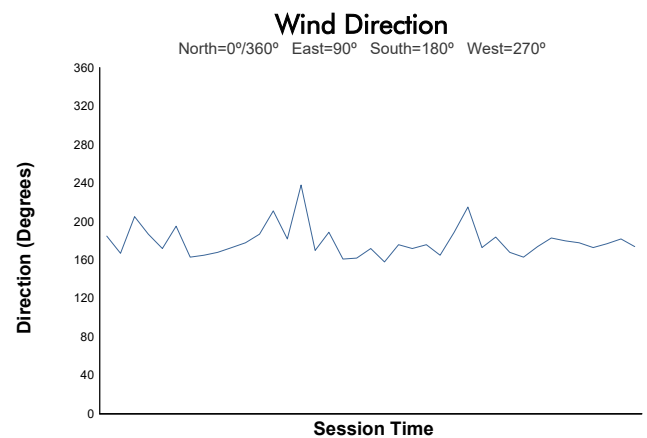

## Race 2 Weather Report

Track Status: **DRY**