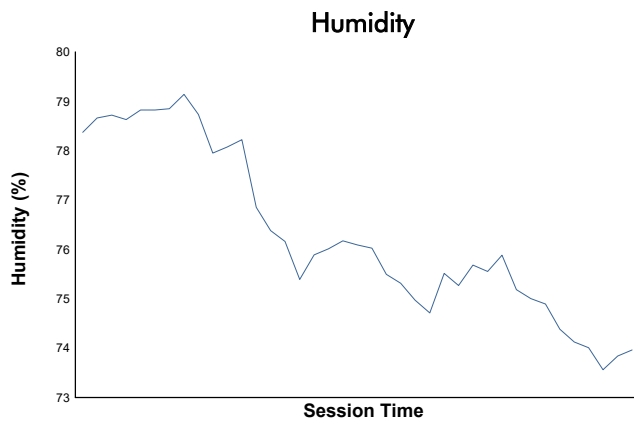

## Race 2 Weather Report

Track Status: **DRY**